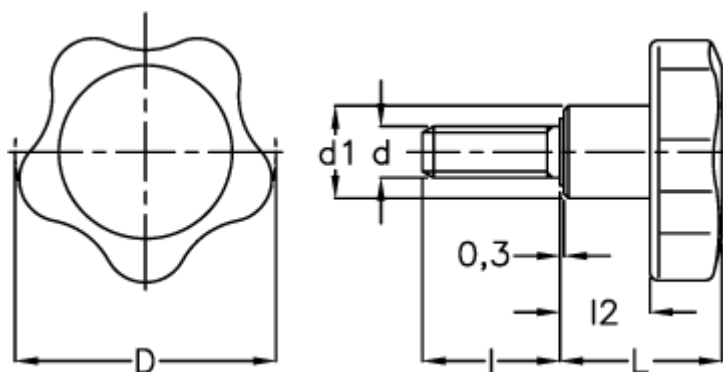

Article number: 2302166171

Description: E+G Lobe knobs
VC.692/25 SST-p-M6x10

Measures

D	= 25
d1	= 12
d 6g	= M6
l	= 10
L	= 20
l2	= 10